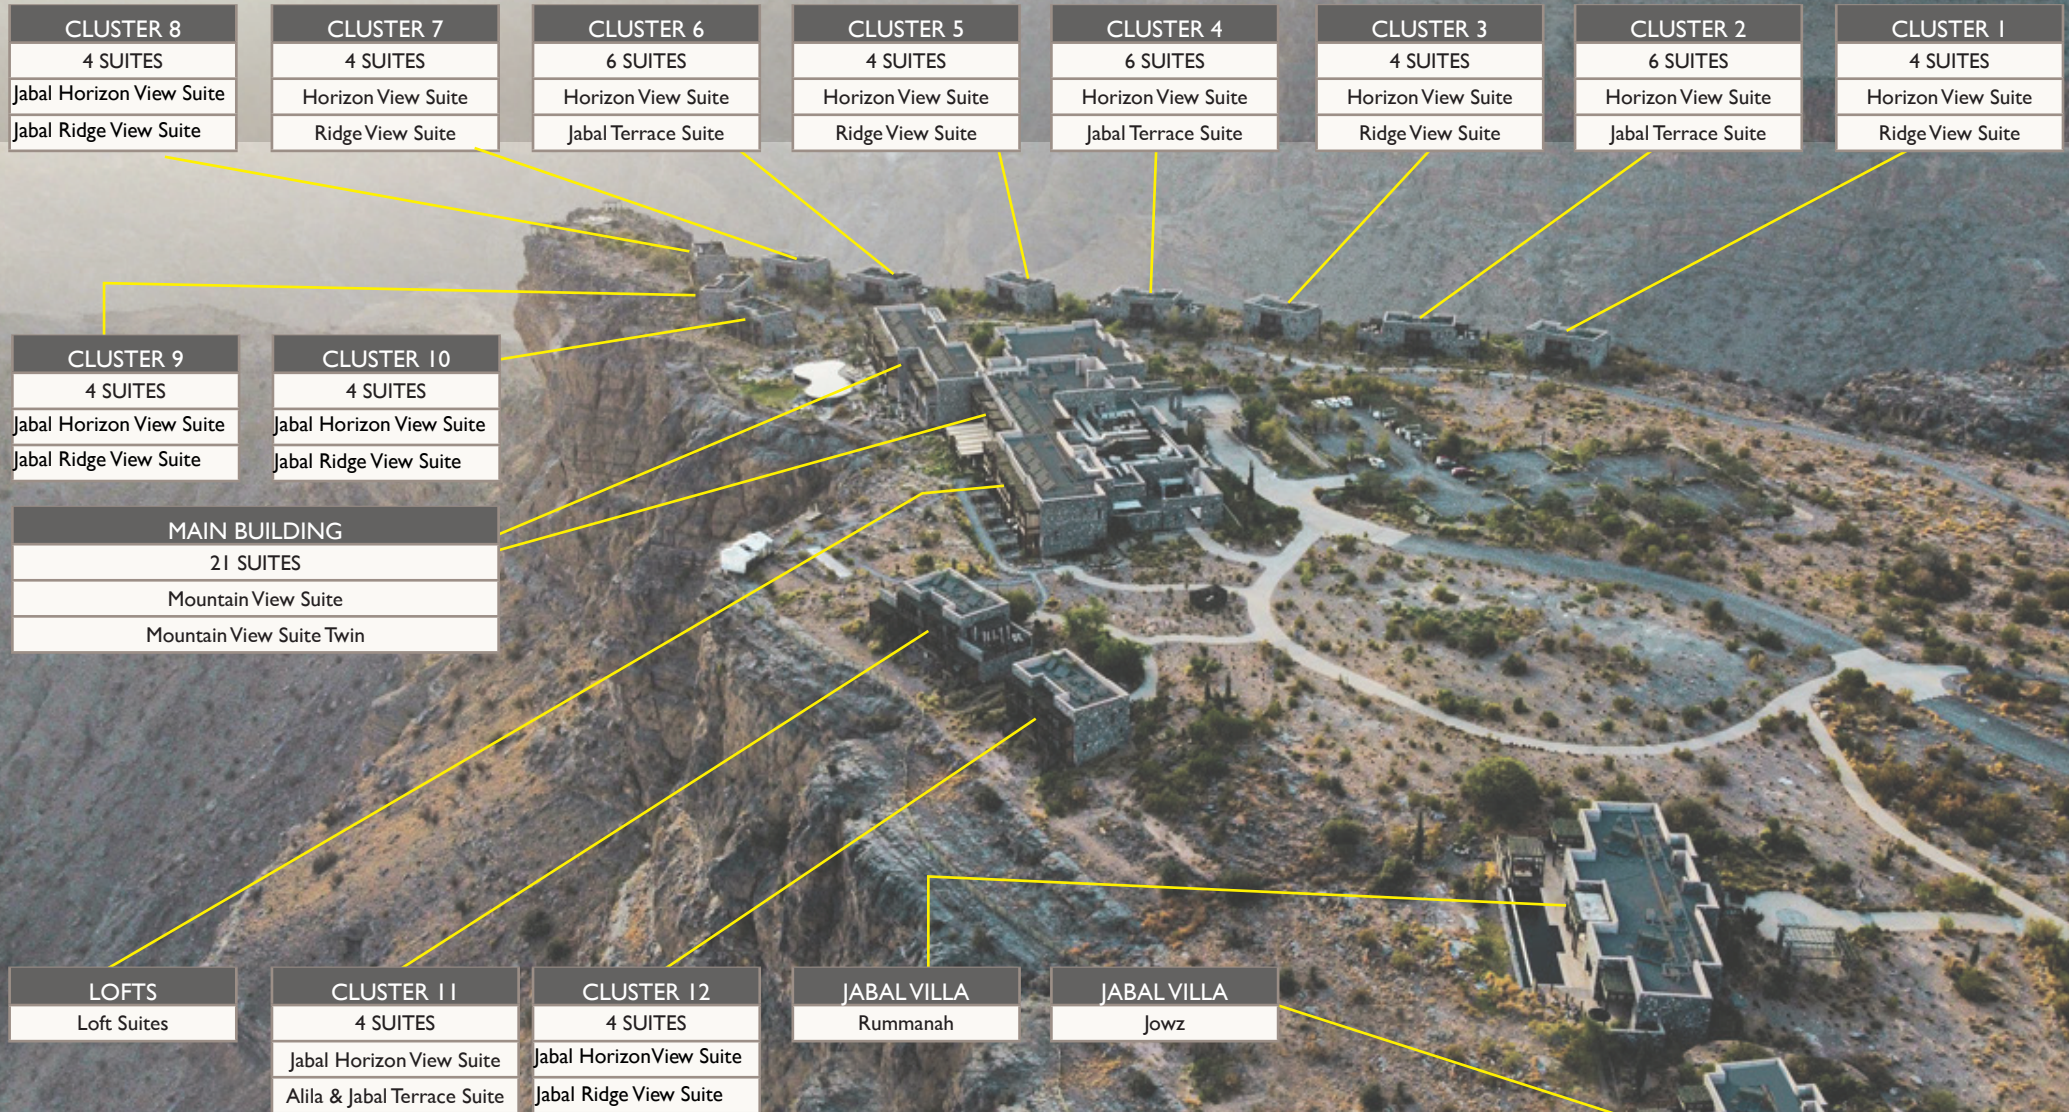

RESORT LAYOUT WITH SMART CLUSTER NUMBERING

CODE	DESCRIPTION	SIZE	QUANTITY
HV1K	Horizon View Suite	740 ft ²	16
MV1K	Mountain View Suite	700 ft ²	12
MV2T	Mountain View Suite Twin	700 ft ²	9
HV2T	Horizon View Suite Twin	740 ft ²	13
JBF1	Jabal Horizon View Suite	740 ft ²	3
JBF2	Jabal Horizon Suite Twin	740 ft ²	3

CODE	DESCRIPTION	SIZE	QUANTITY
RV1K	Ridge View Suite	740 ft ²	8
JBV1	Jabal Ridge View Suite	740 ft ²	4
JBV2	Jabal Ridge View Suite Twin	740 ft ²	4
JT	Jabal Terrace	1,285 ft ²	7
ATER	Alila Jabal Terrace View	1,285 ft ²	1
LOFT	Loft Suite	1,510 ft ²	6
VILLA	Jabal Villa	5,066 ft ²	2

Luxury Accommodation – 84 suites and 2 villas

Ranging in size from 740 to 5,066 sq.ft, the resort's 86 beautifully appointed suites & villas are located within the main hotel building or arranged in individual clusters of four to six suites, generously spaced out around the clifftop to maximise privacy and uninterrupted views over the mountains and down into the gorges. The suites of this resort in Oman surround guests in contemporary style, laced with an authentic flavour of the destination in décor that celebrates Oman's rich history and culture. Earthy tones of wood and stone are accented with rugs and furnishings in bold yet warm hues, while the leaves of the juniper tree, hand-painted on a wall in every suite by a local artist, bring an element of nature indoors. A beautiful finishing touch to these charming oases of comfort and elegance.