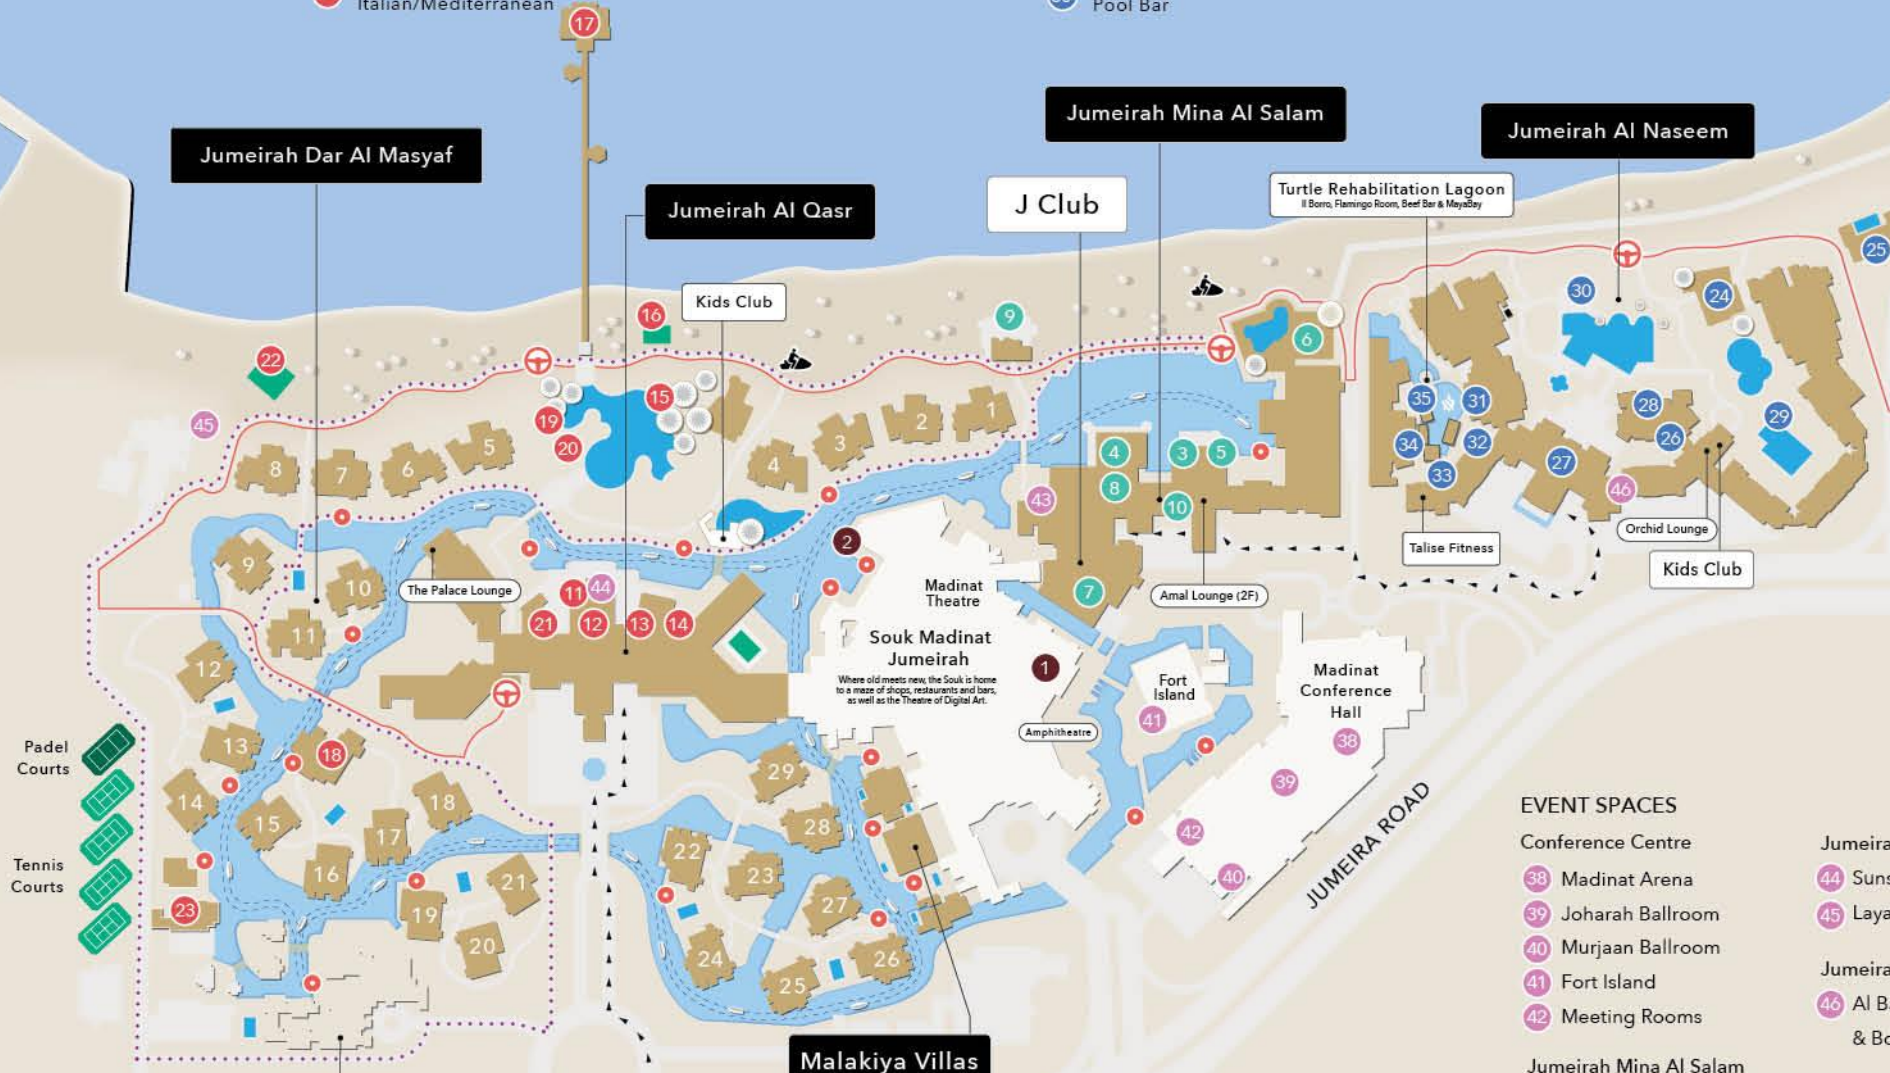

- 18 PAI THAI
  Authentic Thai
- 19 SCOOPS
  Ice-Cream Parlour
- 20 JUICE BAR
  Fresh Juice
- 21 THE HIDE
  Brasserie
- 22 CELESTE
  Adult Pool & Bar
- 23 ATRANGI
  Authentic Indian

JUMEIRAH AL NASEEM

- 24 ROCKFISH
  Mediterranean/Seafood
- 25 SUMMERSALT BEACH CLUB
  Latin American Cuisine
- 26 THE PALMERY
  International Cuisine
- 27 AL MANDHAR LOUNGE
  Lobby Lounge
- 28 KAYTO
  Nikkei Cuisine
- 29 SUGARMASH
  Adult Bar & Pool
- 30 KALSA
  Pool Bar

- 31 BLIND TIGER
  Speakeasy Cocktail Lounge
- 32 IL BORRO TUSCAN BISTRO
  Authentic Tuscan Cuisine
- 33 BEEF BAR
  International Cuisine
- 34 FLAMINGO ROOM BY TASHAS
  International Cuisine
- 35 MAYABAY
  Thai & Japanese Cuisine

Jumeirah
Burj Al Arab

← To Palm Jumeirah

Jumeirah Dar Al Masyaf

- 1 - 8 Beach Houses
- 9 - 11 Cove Houses
- 12 - 29 Palm Houses

BUGGY SHUTTLE:

You can travel around Madinat Jumeirah using our buggy shuttle to and from any of the buggy stops highlighted on this map. The shuttle runs daily from 9AM to 12:30AM, starting from Jumeirah Al Qasr Club Lounge, reaching each stop every 5 minutes. The route goes to Jumeirah Beach Hotel Lobby and back.

ABRA SHUTTLE:

An alternative mode of transportation is available at Madinat Jumeirah: the traditional Abra boats. You can fetch an Abra at any of the stations highlighted on this map. The shuttle runs daily across the resort from 8AM to midnight.

- Padel Courts
- Tennis Courts

- Jumeirah Marsa Al Arab
- Wild Wadi Waterpark™
- Jumeirah Beach Hotel

JUMEIRA ROAD

JUMEIRA ROAD

KING SALMAN BIN ABDULAZIZ AL SAUD STREET

▼ UMM SUQEIM ROAD

EVENT SPACES

- Conference Centre
- 38 Madinat Arena
- 39 Joharah Ballroom
- 40 Murjaan Ballroom
- 41 Fort Island
- 42 Meeting Rooms
- Jumeirah Mina Al Salam
- 43 Majlis Al Mina & Majlis Al Salam

- Jumeirah Al Qasr
- 44 Sunset Lounge
- 45 Layali Beach
- Jumeirah Al Naseem
- 46 Al Badir Ballroom & Boardroom

- Water Sports
- Padel Courts
- Tennis Courts
- Main Buggy Stations
- Buggy Shuttle Route
- Main Entrances
- Abra Stations
- Abra Shuttle Route
- Jogging Trail - 3.8 km
- Walking Paths