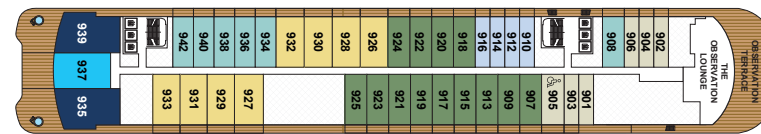

## SUITE CATEGORIES

- THE OWNER'S SUITES
- THE CONCIERGE SUITES
- THE RESIDENTIAL SUITE
- THE LUMINARA SUITES
- THE VIEW SUITES
- THE GRAND SUITES
- THE SIGNATURE MID SUITES
- THE SIGNATURE SUITES
- THE TERRACE MID SUITES
- THE TERRACE SUITES
- 635, 717, 805, 840, 905

## SPECIFICATIONS

- GUEST CAPACITY \_\_\_\_\_ 452
- OFFICER AND CREW \_\_\_\_\_ 374
- TOTAL SUITES \_\_\_\_\_ 226
- TONNAGE \_\_\_\_\_ 46,750
- LENGTH \_\_\_\_\_ 790 FEET / 241 METERS
- WIDTH \_\_\_\_\_ 95.5 FEET / 29.1 METERS
- GUEST DECKS \_\_\_\_\_ 8
- BUILT \_\_\_\_\_ 2025
- YACHT'S REGISTRY \_\_\_\_\_ MALTA

DECK 10

DECK 10

- MISTRAL
- MISTRAL BAR
- THE POOL BAR
- THE POOL

DECK 9

DECK 9

- THE OBSERVATION TERRACE
- THE OBSERVATION LOUNGE
- SUITES 901 – 942

DECK 8

DECK 8

- SUITES 801 – 840

DECK 7

DECK 7

- SUITES 701 – 752

DECK 6

DECK 6

- SUITES 601 – 671

DECK 5