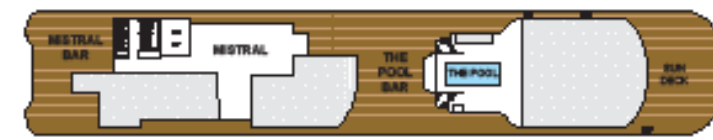

SPECIFICATIONS

- GUEST CAPACITY _____ 452
- OFFICER AND CREW _____ 374
- TOTAL SUITES _____ 226
- TONNAGE _____ 46,750
- LENGTH _____ 790 FEET / 241 METERS
- WIDTH _____ 95.5 FEET / 29.1 METERS
- GUEST DECKS _____ 8
- BUILT _____ 2025
- YACHT'S REGISTRY _____ MALTA

DECK 10

DECK 10