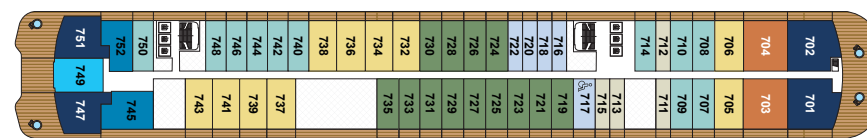

## SPECIFICATIONS

- GUEST CAPACITY \_\_\_\_\_ 452
- OFFICER AND CREW \_\_\_\_\_ 374
- TOTAL SUITES \_\_\_\_\_ 226
- TONNAGE \_\_\_\_\_ 46,750
- LENGTH \_\_\_\_\_ 790 FEET / 241 METERS
- WIDTH \_\_\_\_\_ 95.5 FEET / 29.1 METERS
- GUEST DECKS \_\_\_\_\_ 8
- BUILT \_\_\_\_\_ 2025
- YACHT'S REGISTRY \_\_\_\_\_ MALTA

DECK 10

DECK 10

- MISTRAL
- MISTRAL BAR
- THE POOL BAR
- THE POOL

DECK 9

DECK 9

- THE OBSERVATION TERRACE
- THE OBSERVATION LOUNGE
- SUITES 901 – 942

DECK 8

DECK 8

- SUITES 801 – 840

DECK 7

DECK 7

- SUITES 701 – 752

DECK 6

DECK 6

- SUITES 601 – 671

DECK 5

DECK 5

- THE HUMIDOR
- THE LIVING ROOM
- THE BOUTIQUE
- BEACH HOUSE
- THE POOL
- SUITES 501 – 527

DECK 4

DECK 4

- THE RITZ-CARLTON SPA®
- LAUNDERETTE
- THE BARBER / THE SALON
- FITNESS STUDIO
- GUEST SERVICES
- RITZ KIDS® / THE MEETING ROOM
- ASIAN FUSION