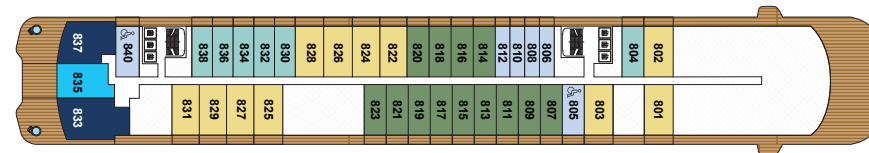

## SPECIFICATIONS

- GUEST CAPACITY \_\_\_\_\_ 452
- OFFICER AND CREW \_\_\_\_\_ 374
- TOTAL SUITES \_\_\_\_\_ 226
- TONNAGE \_\_\_\_\_ 46,750
- LENGTH \_\_\_\_\_ 790 FEET / 241 METERS
- WIDTH \_\_\_\_\_ 95.5 FEET / 29.1 METERS
- GUEST DECKS \_\_\_\_\_ 8
- BUILT \_\_\_\_\_ 2025
- YACHT'S REGISTRY \_\_\_\_\_ MALTA

DECK 10

DECK 10

- MISTRAL
- MISTRAL BAR
- THE POOL BAR
- THE POOL

DECK 9

DECK 9

- THE OBSERVATION TERRACE
- THE OBSERVATION LOUNGE
- SUITES 901 – 942

DECK 8

DECK 8

- SUITES 801 – 840

DECK 7

DECK 7

- SUITES 701 – 752

DECK 6

DECK 6

- SUITES 601 – 671

DECK 5

DECK 5

- THE HUMIDOR
- THE LIVING ROOM
- THE BOUTIQUE
- BEACH HOUSE
- THE POOL
- SUITES 501 – 527

DECK 4

DECK 4

- THE RITZ-CARLTON SPA®
- LAUNDERETTE
- THE BARBER / THE SALON
- FITNESS STUDIO
- GUEST SERVICES
- RITZ KIDS® / THE MEETING ROOM
- ASIAN FUSION